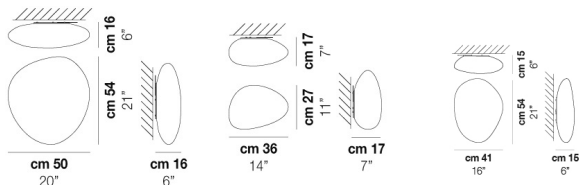

NEOCHIC PL M

TECHNICAL DATA:

CERTIFICATIONS:

LIGHT SOURCES

	2x77W	220-240 V 50/60 Hz	E27
	1x19 W	39 V	Led 2700 K 19 W 39 V 2850 lm DIM2 Phase Cut
	1x10W	220-240 V 50/60 Hz	Led 2700 K 10 W 230 V 1100 lm DIM2 Phase Cut
	1x19 W	39 V	Led 2700 K 19 W 39 V 2850 lm DIM3 0-10V, Push
	1x19 W	39 V	Led 3000 K 19 W 39 V 2850 lm DIM2 Phase Cut
	1x10W	220-240 V 50/60 Hz	Led 3000 K 10 W 230 V 1100 lm DIM2 Phase Cut
	1x19 W	39 V	Led 3000 K 19 W 39 V 2850 lm DIM3 0-10V, Push

VOLUME	Mc 0,1
GROSS WEIGHT	Kg 7
NET WEIGHT	Kg 4

[download](#)

SHADE FINISHING

BCST

FRAME FINISHING

BC

OTHER VERSION AVAILABLE

Click on the version to go to the web version of the product