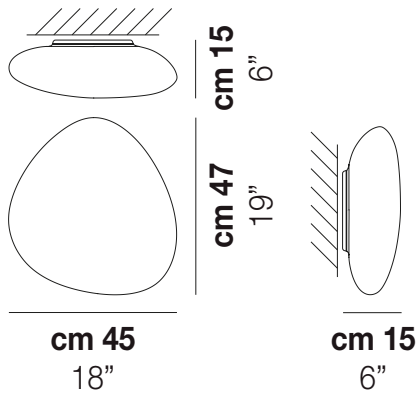

NEOCHIC PL M

TECHNICAL DATA:

CERTIFICATIONS:

LIGHT SOURCES

	2x77W	220-240 V 50/60 Hz	E27
	1x19 W	39 V	Led 2700 K 19 W 39 V 2850 lm DIM2 Phase Cut
	1x10W	220-240 V 50/60 Hz	Led 2700 K 10 W 230 V 1100 lm DIM2 Phase Cut
	1x19 W	39 V	Led 2700 K 19 W 39 V 2850 lm DIM3 0-10V, Push
	1x19 W	39 V	Led 3000 K 19 W 39 V 2850 lm DIM2 Phase Cut
	1x10W	220-240 V 50/60 Hz	Led 3000 K 10 W 230 V 1100 lm DIM2 Phase Cut
	1x19 W	39 V	Led 3000 K 19 W 39 V 2850 lm DIM3 0-10V, Push

VOLUME	Mc 0,1
GROSS WEIGHT	Kg 7
NET WEIGHT	Kg 4

[download](#)

SHADE FINISHING

BCST

FRAME FINISHING

BC

OTHER VERSION AVAILABLE

Click on the version to go to the web version of the product